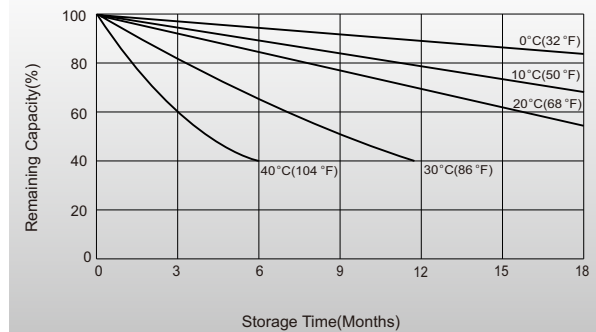

Temperature Effects in Relation to Battery Capacity

Charging Characteristics

Cycle Life in Relation to Depth of Discharge

Self Discharge Characteristics

Sales Offices Worldwide

China Sales Office

5th Floor, Xinbaohui Bldg., Nanhai Blvd.,
Nanshan, Shenzhen, China. 518052
Tel: +86-755-86036060 (100 lines)
Fax: +86-755-26067269
E-mail: export@leoch.com