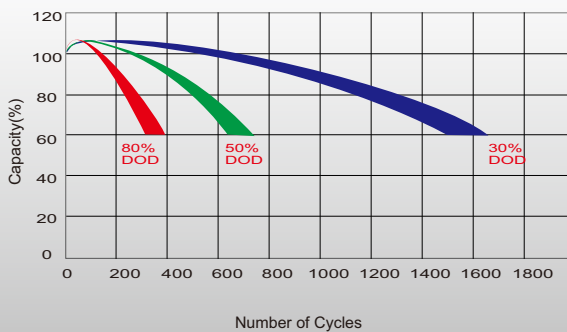

Temperature Effects in Relation to Battery Capacity

Charging Characteristics

Cycle Life in Relation to Depth of Discharge

Self Discharge Characteristics

Sales Offices Worldwide

China Sales Office

5th Floor, Xinbaohui Bldg., Nanhai Blvd.,
Nanshan, Shenzhen, China. 518052
Tel: +86-755-86036060 (100 lines)
Fax: +86-755-26067269
E-mail: export@leoch.com