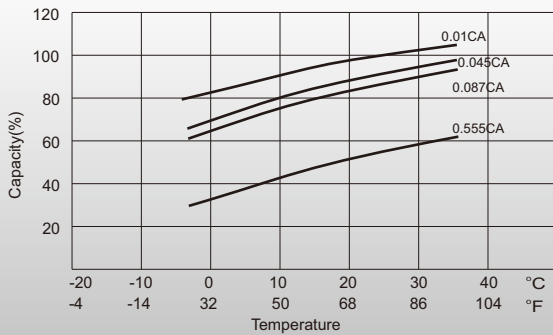

Temperature Effects in Relation to Battery Capacity