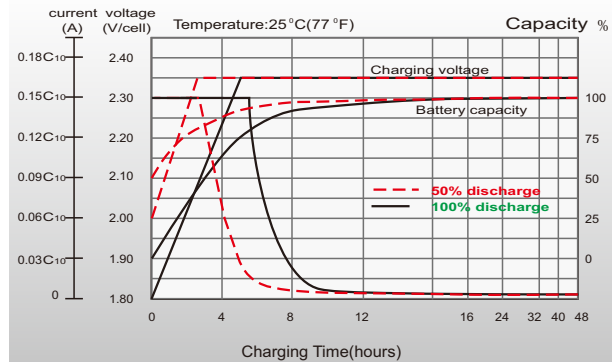

Temperature Effects in Relation to Battery Capacity

Charging Characteristics

Cycle Life in Relation to Depth of Discharge

Self Discharge Characteristics

Sales Offices Worldwide

China Sales Office

5th Floor, Xinbaohui Bldg., Nanhai Blvd.,
Nanshan, Shenzhen, China. 518052
Tel: +86-755-86036060 (100 lines)
Fax: +86-755-26067269
E-mail: export@leoch.com